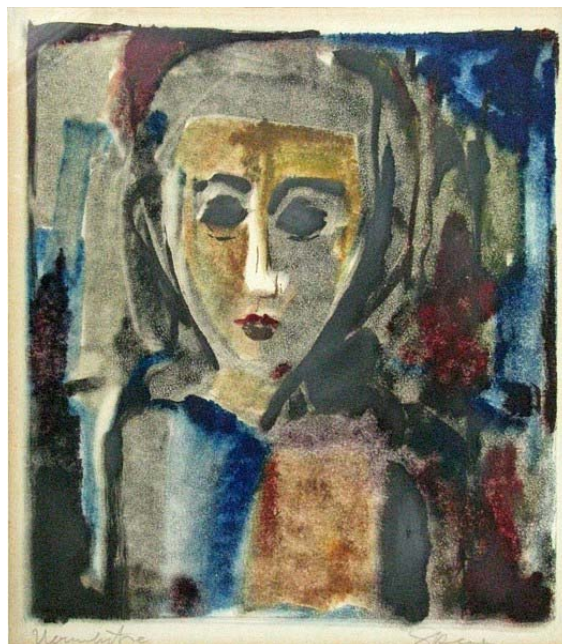

Frank Sydney SPEARS

Collection of the William Humphreys Art Gallery, Kimberley

---

Still-life with Roses – oil/panel – 53.5x44.5 cm – Acc. No. 498

Triptych – oil/panel - 41x59 cm/58.7x43.5 cm/41x59 cm – Acc. No. 1033

Still-life with 3 pots – oil/canvas 44.5x56 cm – Acc. No. 1433

Untitled Portrait – monotype – 23.5x21 cm – Acc. No. 3229

---

*Return to:*

<http://www.art-archives-southafrica.ch/SPEARS.htm>